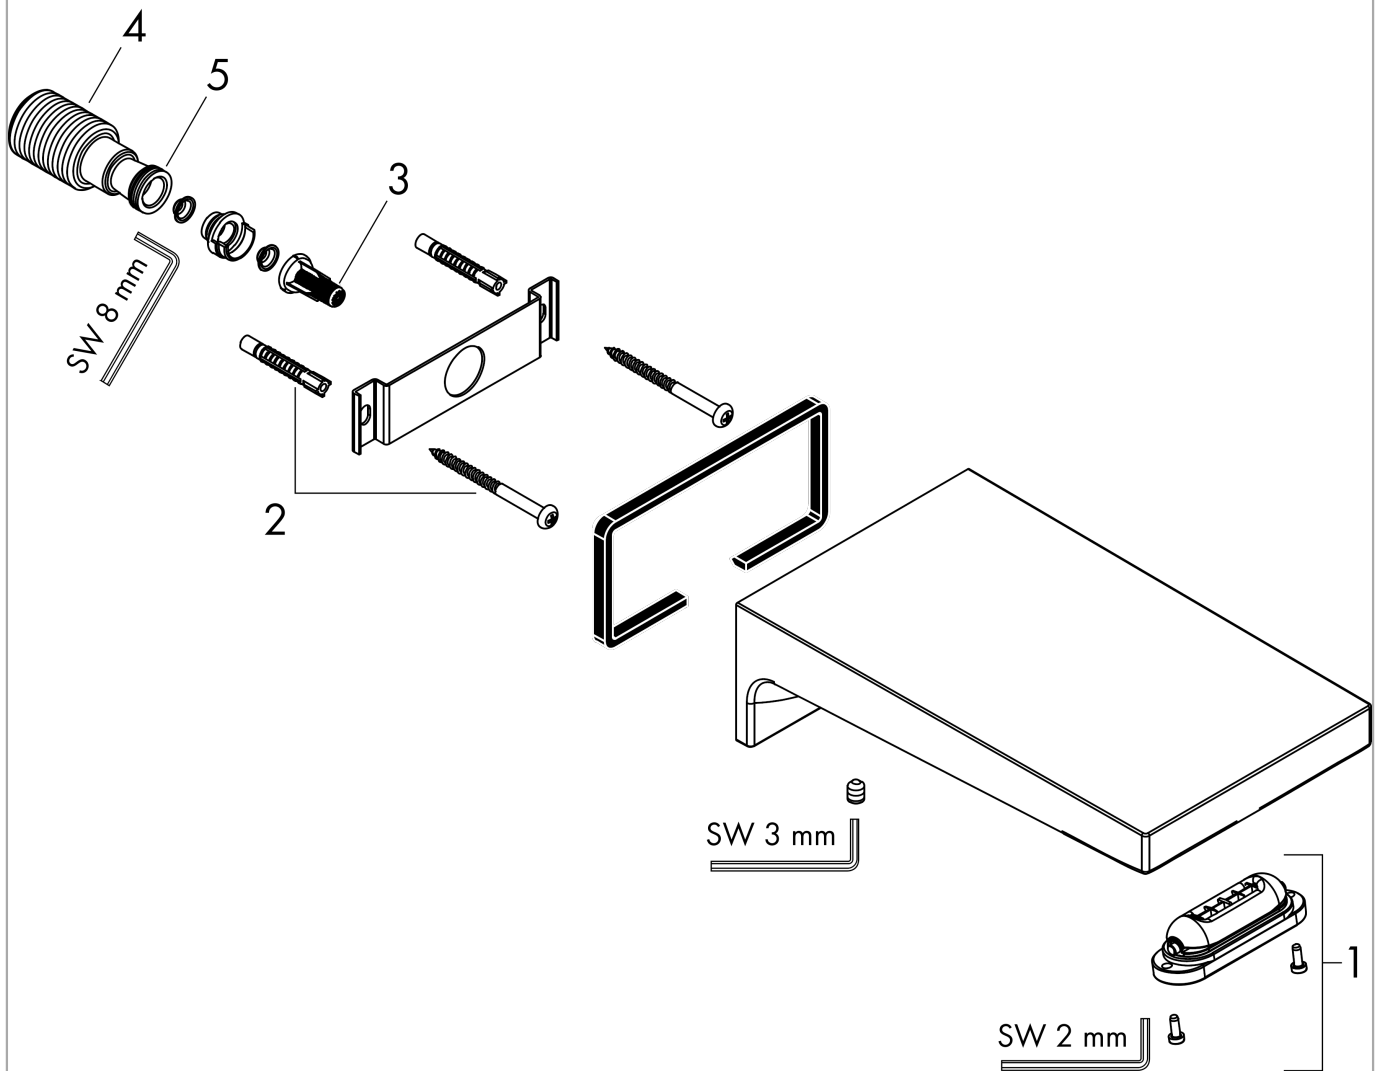

Metropol Bath spout

Surfaces: **Matt Black** Article Number: **32543670**

Description

product features

- 1 function
- projection 185 mm
- wall-mounted
- maximum flow rate at 3 bar: 21 l/min
- connection dimension: DN20
- spray type: wide flood jet

Technology

Design awards

Product image

Scale drawing

Flowchart

The consumption was measured in combination with the appropriate fittings (thermostat/mixer/ in-wall valve) to reflect actual application in practice.

Metropol
Bath spout
 Surfaces: **Matt Black** Article Number: **32543670**

Exploded Drawing

Year of production: >07/19

Metropol
Bath spout
 Surfaces: **Matt Black** Article Number: **32543670**

Spare part list