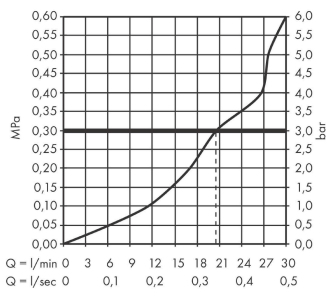

Metropol Bath spout

Surfaces: **Matt Black** Article Number: **32543670**

Description

product features

- 1 function
- projection 185 mm
- wall-mounted
- maximum flow rate at 3 bar: 21 l/min
- connection dimension: DN20
- spray type: wide flood jet

Technology

Design awards

Product image

Scale drawing

Flowchart

The consumption was measured in combination with the appropriate fittings (thermostat/mixer/ in-wall valve) to reflect actual application in practice.