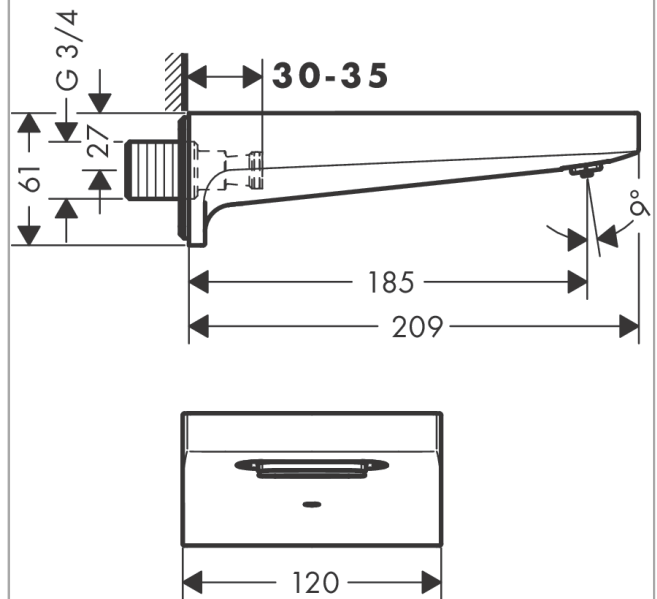

Metropol Bath spout

Surfaces: **Matt Black** Article Number: **32543670**

Description

product features

- 1 function
- projection 185 mm
- wall-mounted
- maximum flow rate at 3 bar: 21 l/min
- connection dimension: DN20
- spray type: wide flood jet

Technology

Design awards

Product image

Scale drawing

Flowchart

The consumption was measured in combination with the appropriate fittings (thermostat/mixer/ in-wall valve) to reflect actual application in practice.

Metropol
Bath spout
 Surfaces: **Matt Black** Article Number: **32543670**

Exploded Drawing

Year of production: >07/19

Metropol
Bath spout
 Surfaces: **Matt Black** Article Number: **32543670**

Spare part list

Year of production: >07/19

Pos.	Description	Article Number	Price	PU
1	spray former	98561000	-	1
2	mounting set	40915000	-	1
3	filter insert	97708000	-	1
4	connecting thread G $\frac{3}{4}$	94286000	-	1
5	O-ring 13x2	98128000	-	1